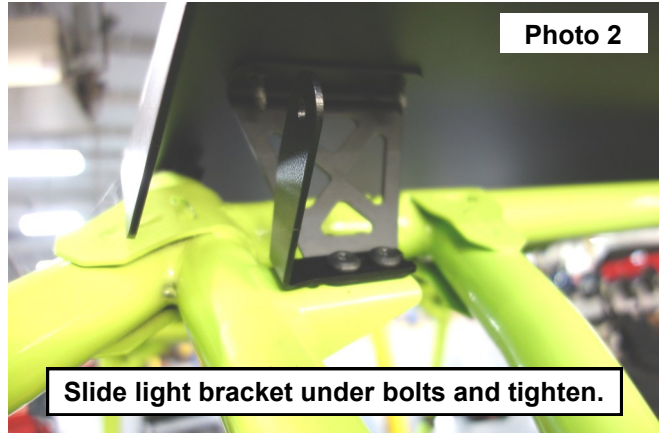

INSTALLATION INSTRUCTIONS

1. If equipped with factory roof back out the 6mm bolts partially in order to fit the supplied light brackets. If not equipped with factory roof, use supplied hardware. **See Photo 1.**
2. Slide the light bracket under the bolts and retighten the bolts. **See Photo 2.**

3. Repeat for other side.
4. Install the LED light bar using the hardware supplied with the light. **See Photo 3.**
5. Refer to the instructions that came with the light for wiring it to the vehicle.