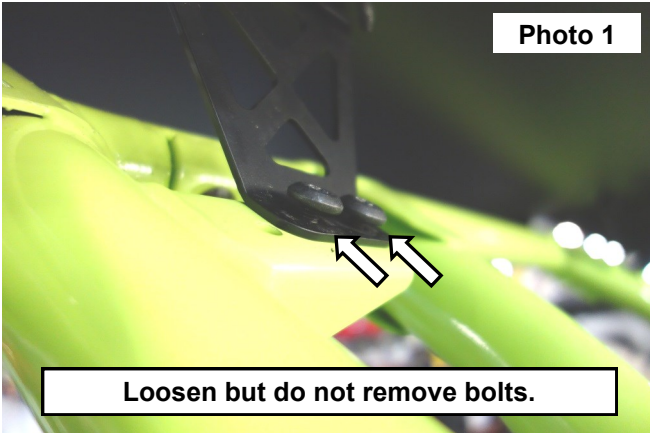

INSTALLATION INSTRUCTIONS

1. If equipped with factory roof back out the 6mm bolts partially in order to fit the supplied light brackets. If not equipped with factory roof, use supplied hardware. **See Photo 1.**
2. Slide the light bracket under the bolts and retighten the bolts. **See Photo 2.**

3. Repeat for other side.
4. Install the LED light bar using the hardware supplied with the light. **See Photo 3.**
5. Refer to the instructions that came with the light for wiring it to the vehicle.